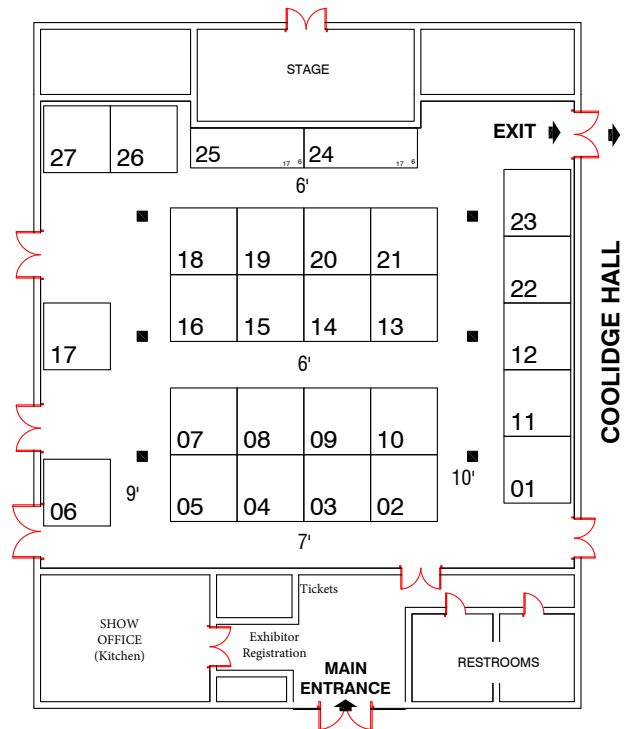

Home Show at the Topsfield Fairgrounds

Coolidge Hall & The Trade Center - Topsfield, MA

April 26-28, 2019

TRADE CENTER

COOLIDGE TRADE CENTER

Aisle widths as noted

DRAWINGS 6/6/2016 CM
AS OF