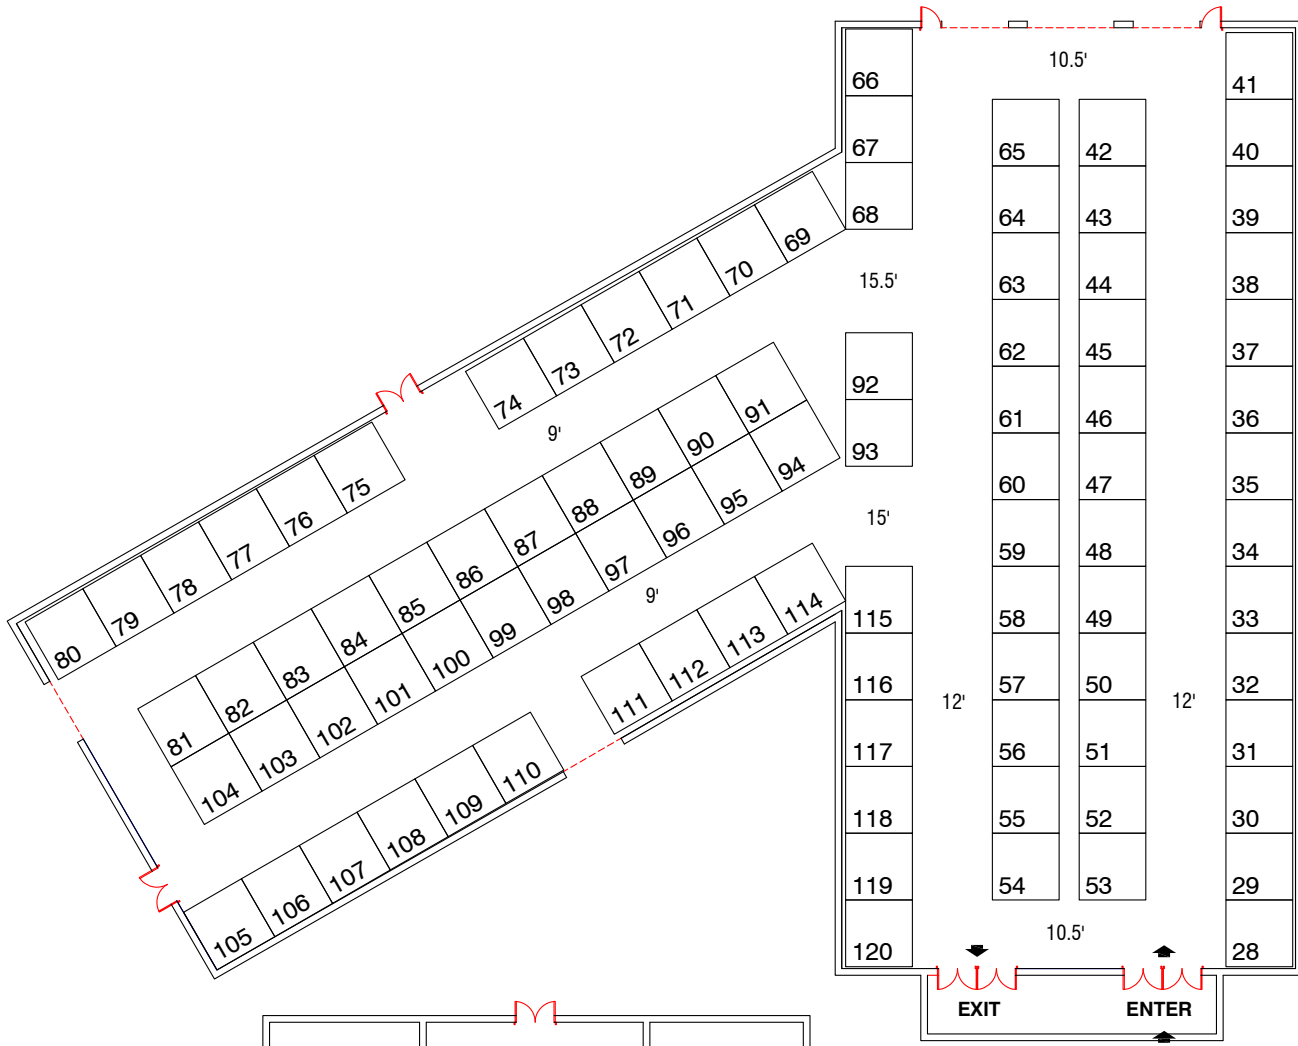

Home Show at the Topsfield Fairgrounds

Coolidge Hall & The Trade Center - Topsfield, MA

April 26-28, 2019

TRADE CENTER

COOLIDGE TRADE CENTER

Aisle widths as noted

DRAWINGS 6/6/2016 CM
AS OF